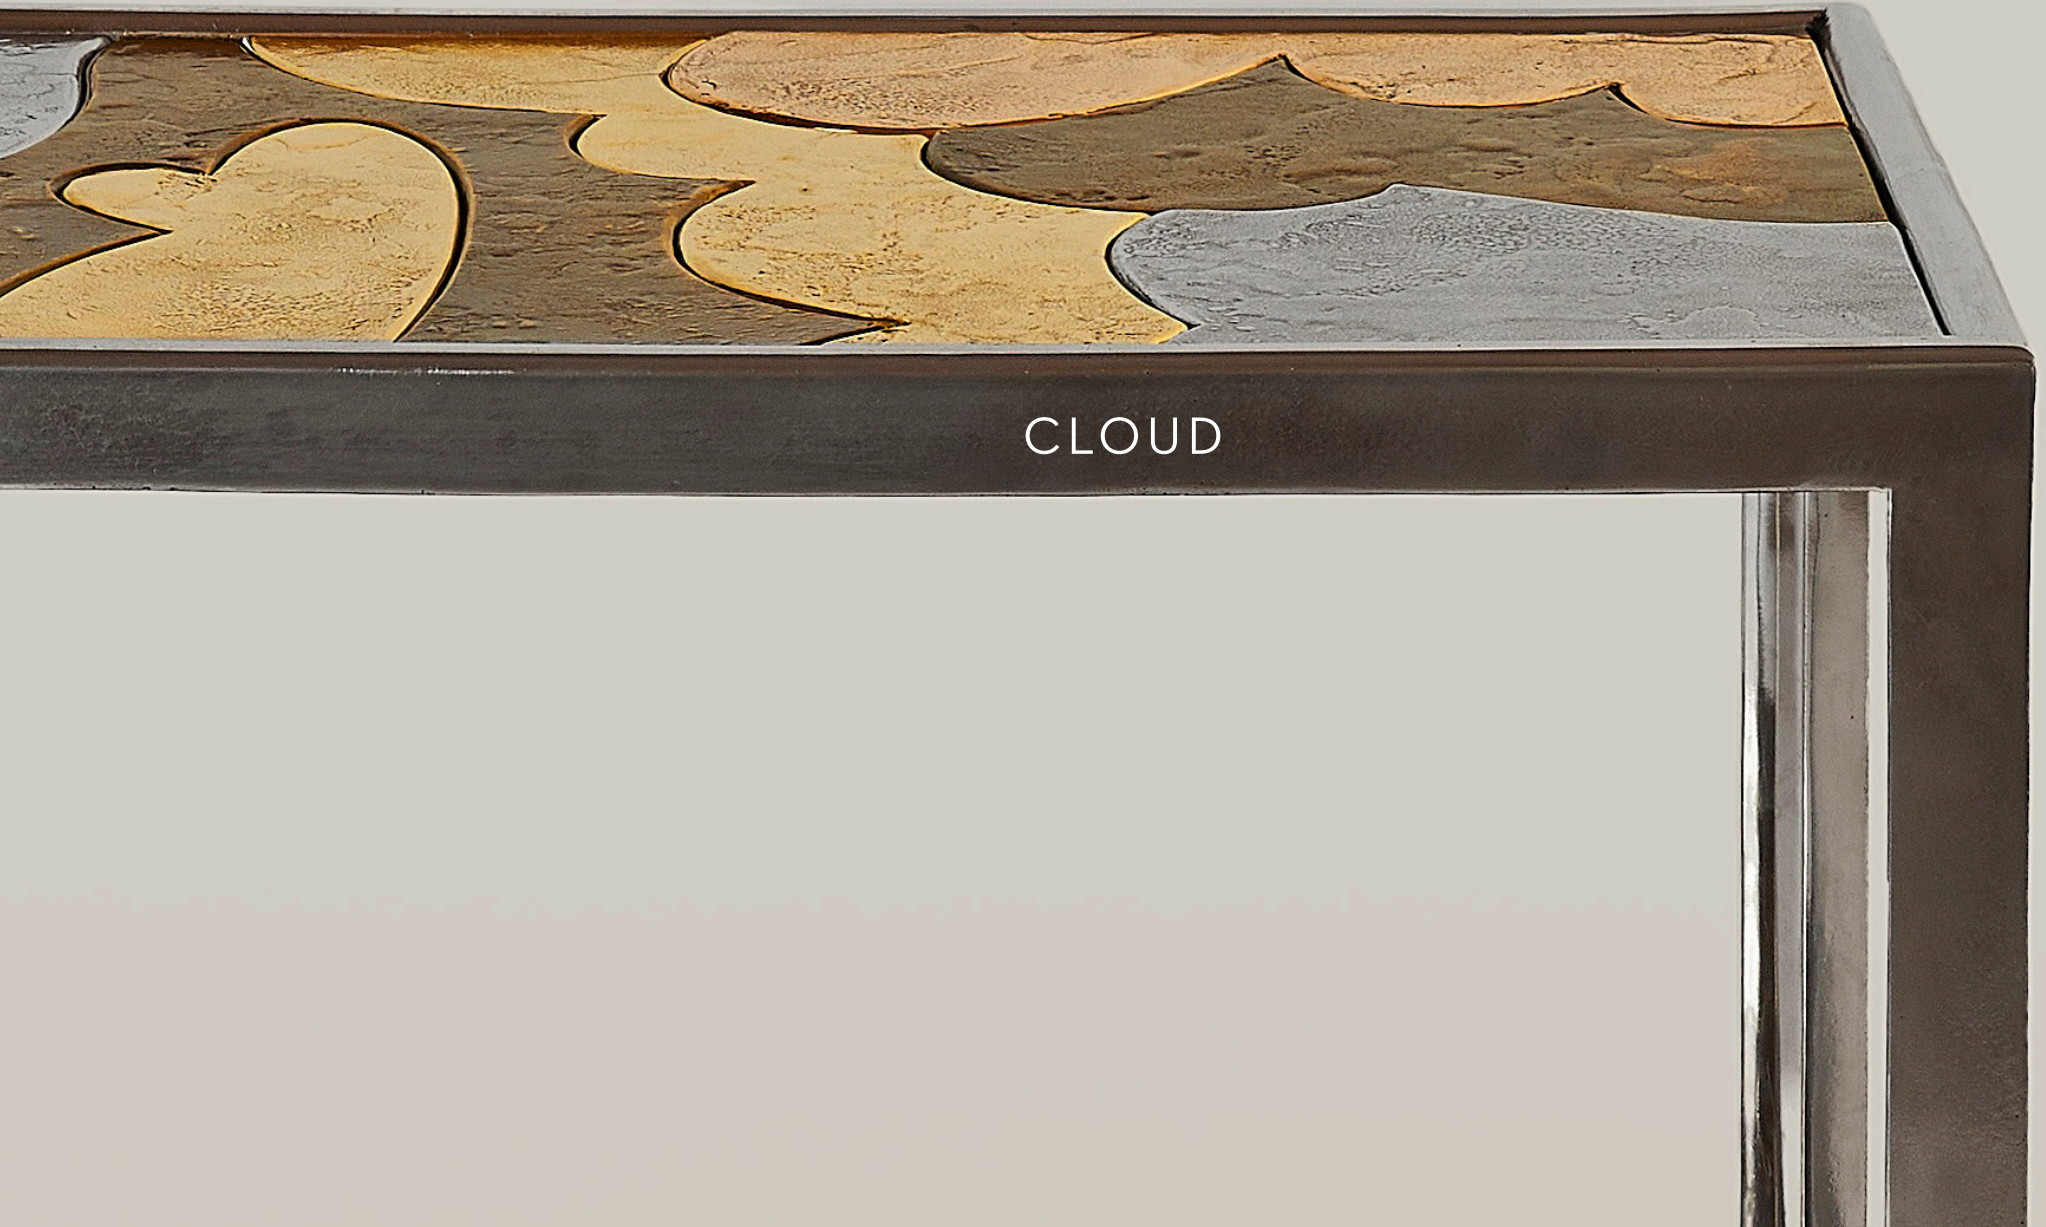

BRYAN O'SULLIVAN  
COLLECTION

CLOUD

BRYAN O'SULLIVAN  
COLLECTION

W 64 D 39.5 H 61 CM  
W 21.2 D 15.6 H 24 IN

BRYAN O'SULLIVAN  
COLLECTION

W 64 D 39.5 H 61 CM  
W 21.2 D 15.6 H 24 IN

BRYAN O'SULLIVAN  
COLLECTION

**CLOUD**  
EDITION OF 40

NICKEL-PLATED CAST ALUMINIUM SIDE TABLE WITH CAST ALUMINIUM, BRASS, BRONZE AND OXIDISED BRASS TILES

BRYAN O'SULLIVAN  
COLLECTION

BRYAN O'SULLIVAN  
COLLECTION

**NIKEL-PLATED CAST ALUMINIUM**