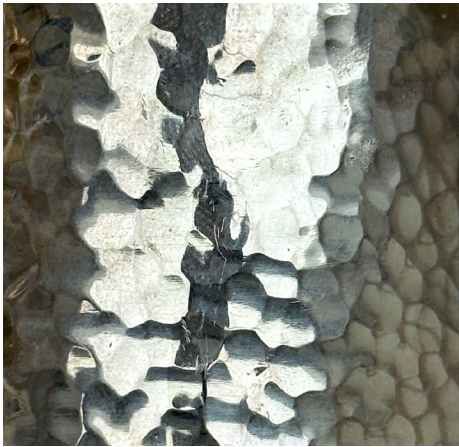

BRYAN O'SULLIVAN  
COLLECTION

COSMO

BRYAN O'SULLIVAN  
COLLECTION

W 32 D 32 H 41 CM  
W 12.6 D 12.6 H 16.1 IN

BRYAN O'SULLIVAN  
COLLECTION

**COSMO**  
EDITION OF 8

HAND-FORGED SOLID SILVER TABLE LIGHT SET WITH  
NINE RUBY CABOCHON AND SILK LINEN SHADE

BRYAN O'SULLIVAN  
COLLECTION

BRYAN O'SULLIVAN  
COLLECTION

**STERLING SILVER**

EVERY PIECE IS METICULOUSLY HANDMADE, UTILIZING TIME-HONORED METHODS TO TEXTURE AND SHAPE INDIVIDUALLY. DUE TO THIS ARTISANAL APPROACH, MINOR DISTINCTIONS CAN BE ANTICIPATED, ADDING TO THE UNIQUENESS OF EACH PIECE, ENSURING IT IS TRULY ONE OF A KIND

**RUBIES**

THE DISTINCTIVE CHARM OF THIS NATURAL MATERIAL LIES IN ITS VARIATIONS IN TEXTURE, COLOUR, VEINING, SHADING, AND OVERALL APPEARANCE. THESE INHERENT DIFFERENCES CONTRIBUTE TO ITS INDIVIDUALITY AND ADD TO THE UNIQUE CHARACTER OF THE PRODUCT

**SILK**