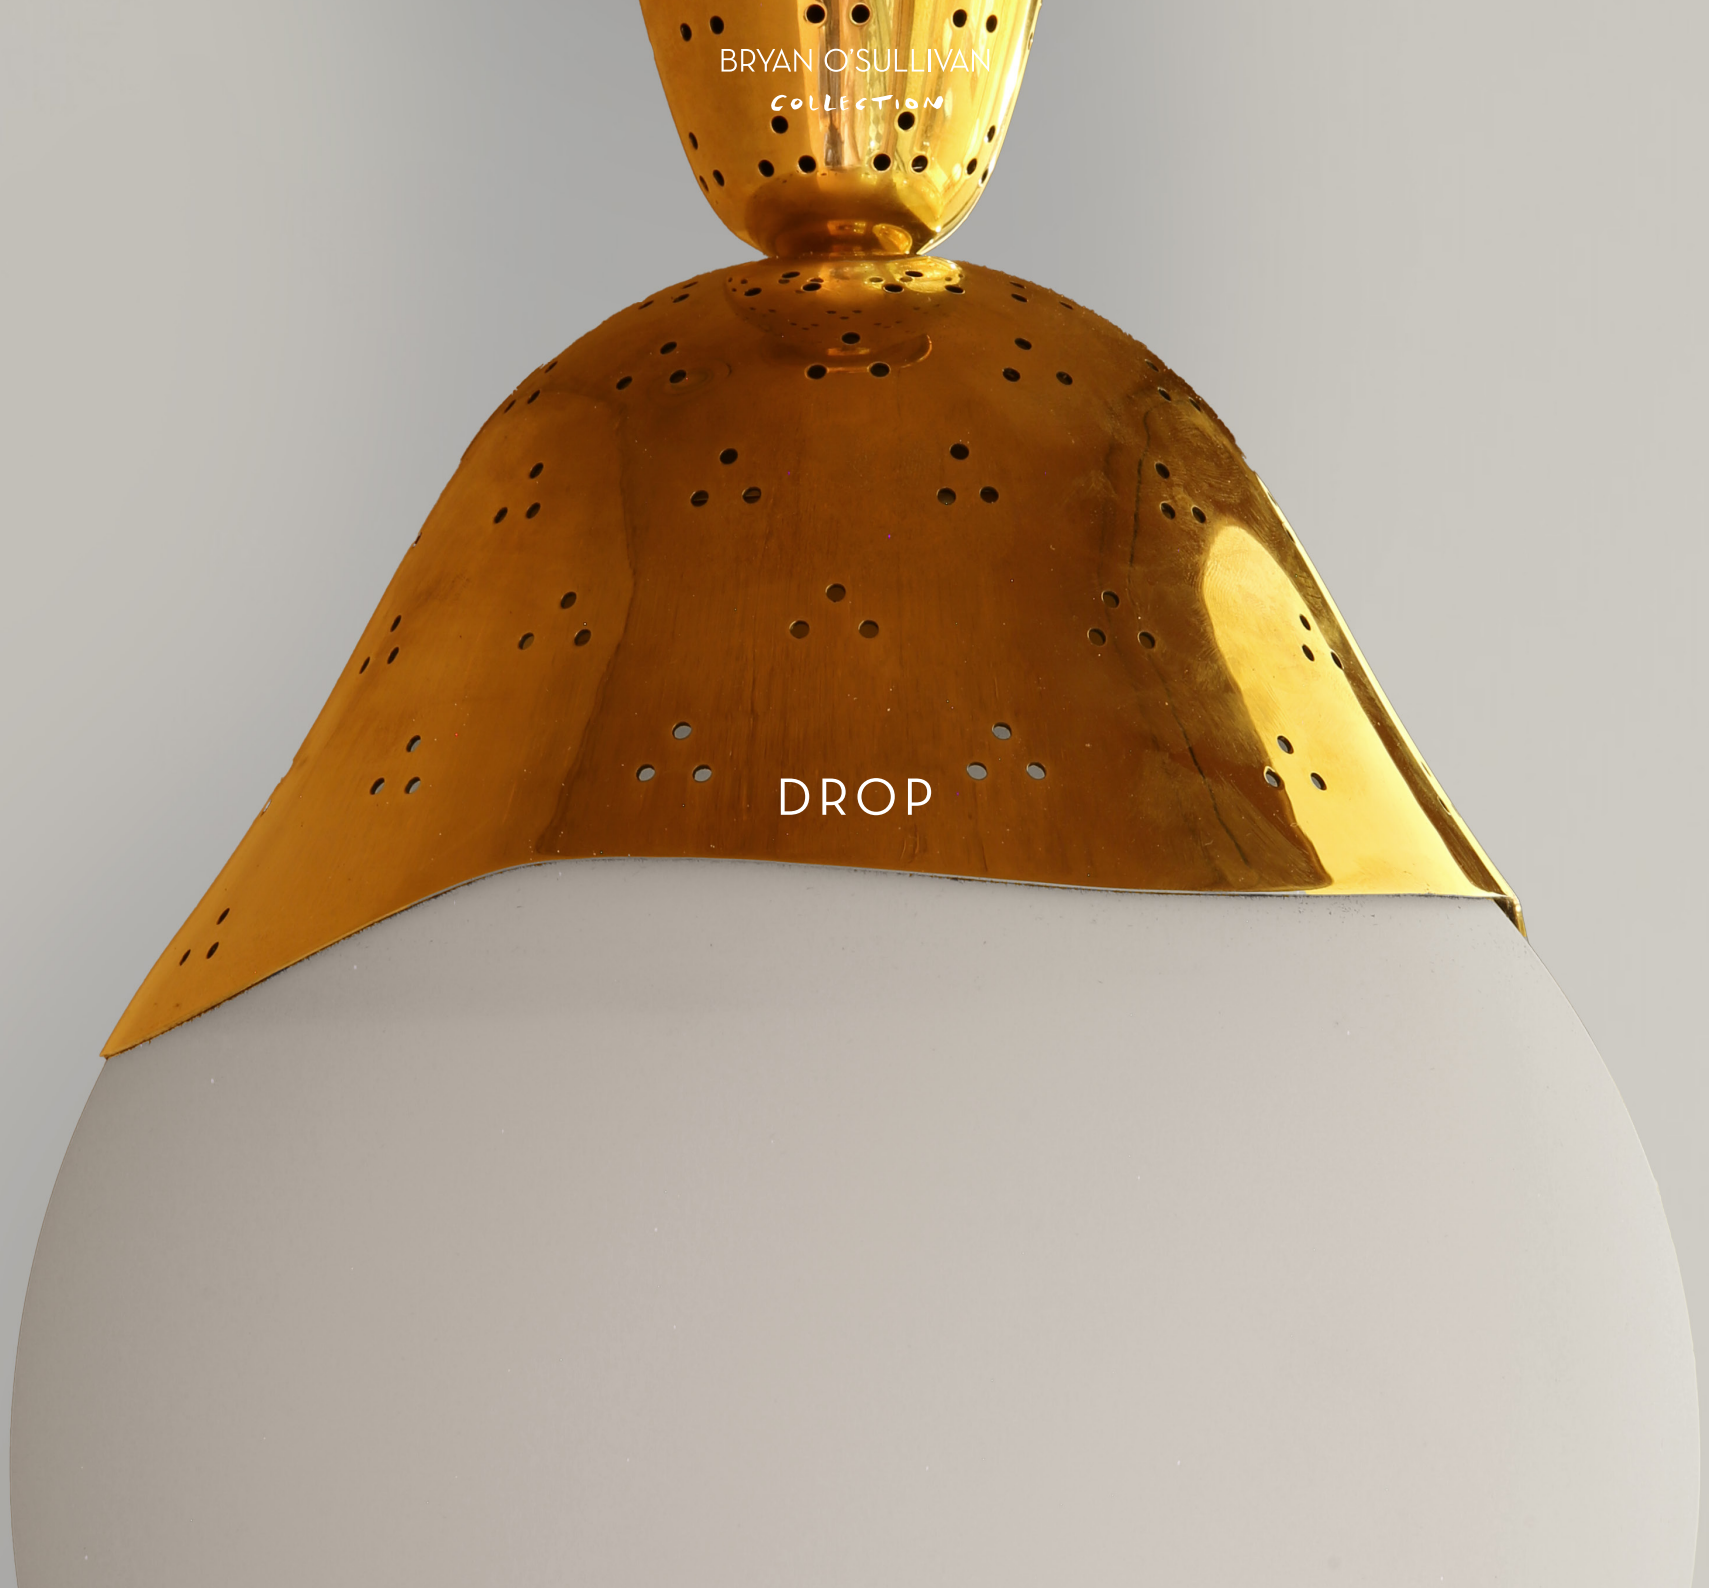

BRYAN O'SULLIVAN
COLLECTION

DROP

BRYAN O'SULLIVAN
COLLECTION

W 20 D 20 H 50 CM
W 7.9 D 7.9 H 19.7 IN

BRYAN O'SULLIVAN
COLLECTION

DROP

CEILING LIGHT WITH BLOWN GLASS GLOBE AND
PERFORATED POLISHED BRASS STEM

BRYAN O'SULLIVAN
COLLECTION

BRYAN O'SULLIVAN
COLLECTION

BLOWN GLASS

PERFORATED POLISHED BRASS