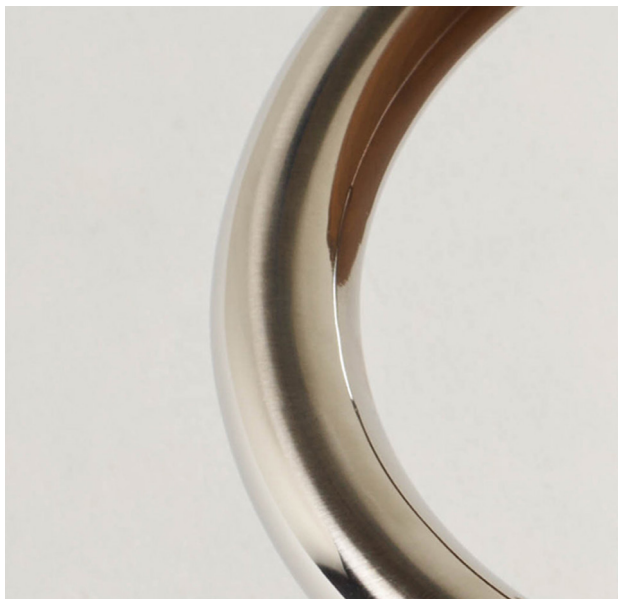

BRYAN O'SULLIVAN
COLLECTION

GRAY

BRYAN O'SULLIVAN
COLLECTION

W 79 D 63 H 70.5 SH 46.5 CM
W 31.1 D 24.8 H 27.8 SH 18.3 IN

BRYAN O'SULLIVAN
COLLECTION

W 79 D 63 H 70.5 SH 46.5 CM
W 31.1 D 24.8 H 27.8 SH 18.3 IN

BRYAN O'SULLIVAN
COLLECTION

W 79 D 63 H 70.5 SH 46.5 CM
W 31.1 D 24.8 H 27.8 SH 18.3 IN

BRYAN O'SULLIVAN
COLLECTION

W 79 D 63 H 70.5 SH 46.5 CM
W 31.1 D 24.8 H 27.8 SH 18.3 IN

BRYAN O'SULLIVAN
COLLECTION

GRAY

CHROME-FINISHED TUBULAR STEEL DINING CHAIR

BRYAN O'SULLIVAN
COLLECTION

BRYAN O'SULLIVAN
COLLECTION

CHROME STEEL FRAME

FABRIC

COM 4M / COL 8M²

BRYAN O'SULLIVAN
COLLECTION

MATERIAL OPTIONS