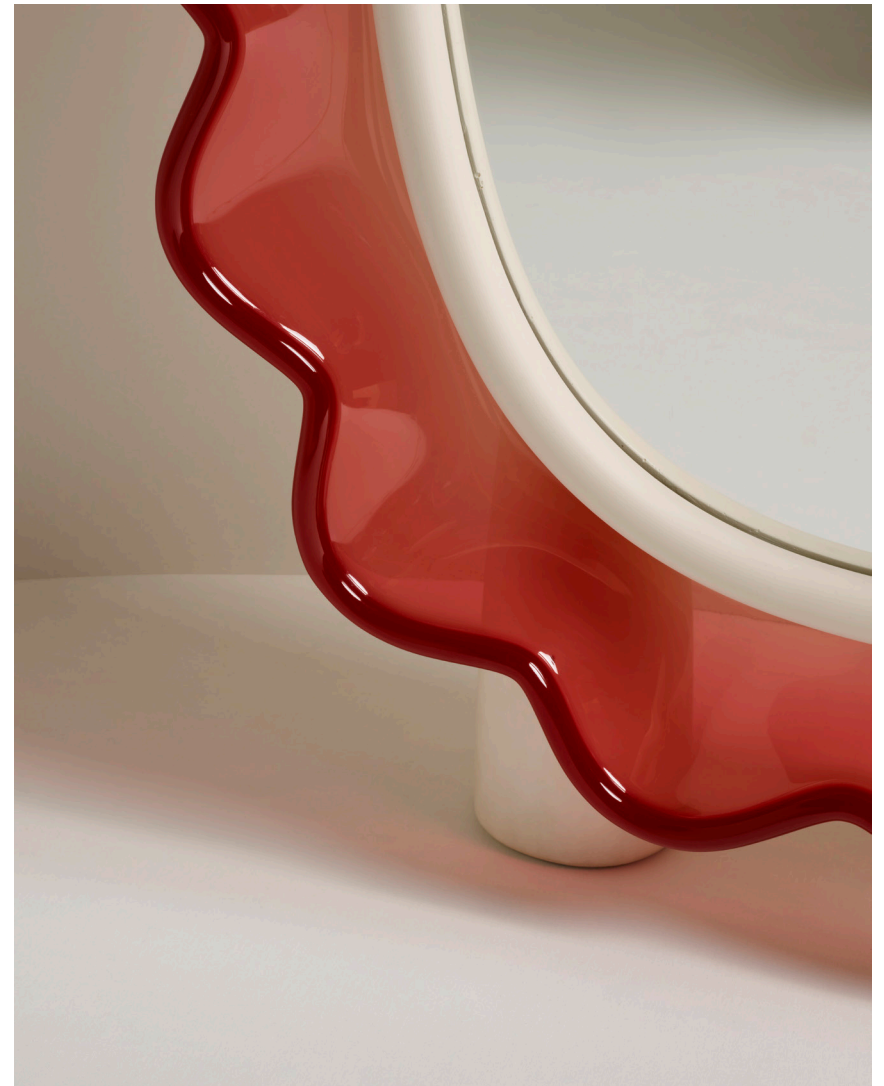

BRYAN O'SULLIVAN
COLLECTION

JELLYFISH

BRYAN O'SULLIVAN
COLLECTION

W 82 D 21 H 187 CM
W 32.3 D 8.3 H 73.6 IN

BRYAN O'SULLIVAN
COLLECTION

W 82 D 21 H 187 CM
W 32.3 D 8.3 H 73.6 IN

BRYAN O'SULLIVAN
COLLECTION

JELLYFISH
EDITION OF 10

JESMONITE CAST MIRROR FRAME WITH AN ILLUMINATED
RESIN RUFFLE

BRYAN O'SULLIVAN
COLLECTION

BRYAN O'SULLIVAN
COLLECTION

CAST JESMONITE

FORMED RESIN